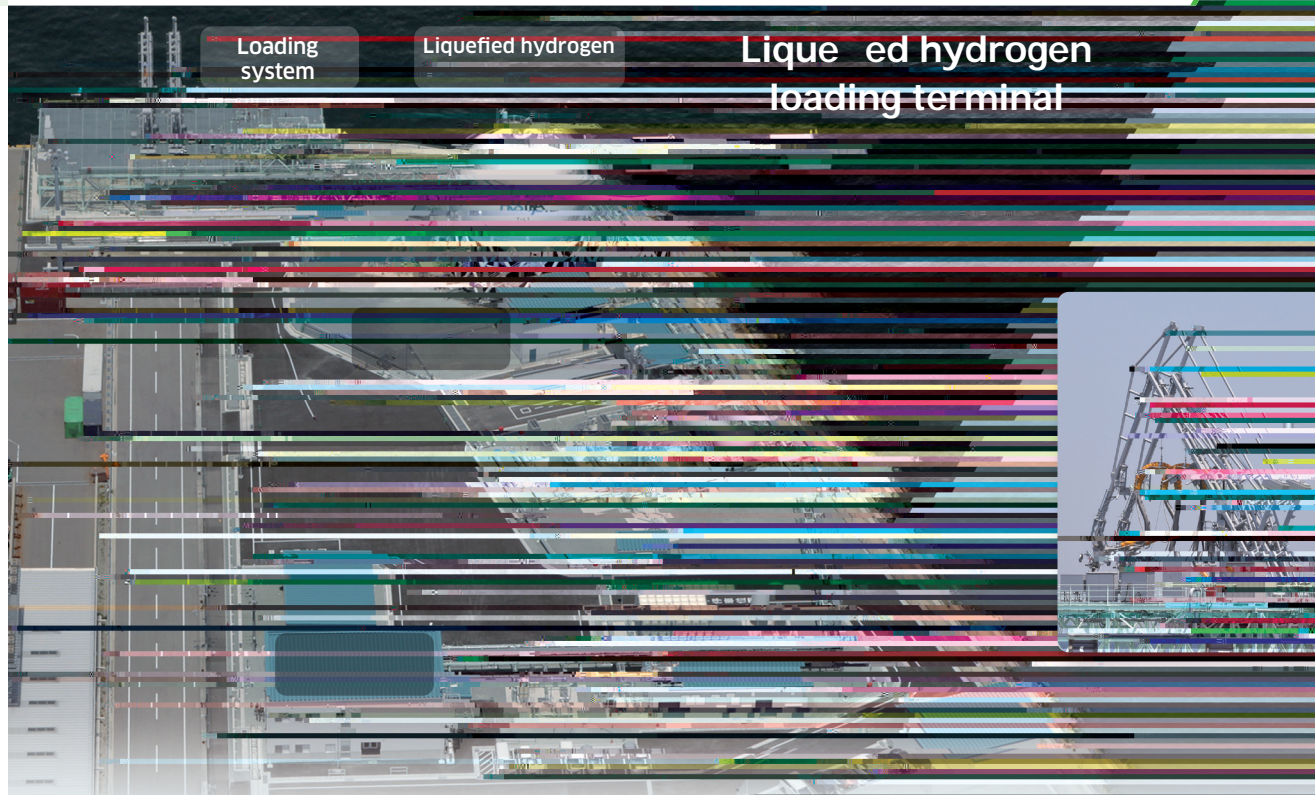

| Item                             | Conventional tank | New tank    |
|----------------------------------|-------------------|-------------|
| Boil off gas rate<br>(% per day) | 0.18 or less      | 0.1 or less |

**2021**

**Kawasaki**

**Ecology**

**S**